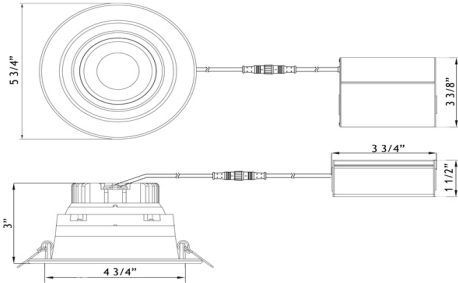

Lotus
LED
Lights

Type IC, Wet & Air-Tight

DESCRIPTION

4" Round Regressed Gimbal LED With
Integral Driver In Connection Box
Unique & Patented Design:
Gimbal Yet Air-Tight Without Housing Needed
Regular 11.4W & High Output 15W Options

FEATURES & BENEFITS

3" Deep - Install Where Ceiling Space Is Limited
Type IC Rated - No Housing Required
Fast & Easy To Install - Save On Labor
Directional Beam - Great for Sloped Ceilings and Artwork
CRI 90+ for True Color Rendering

MOUNTING

Cut Hole In Ceiling And Snap Fixture In Opening With
Attached Spring Clips. Ceiling Clearance Required: 3"

DIMENSIONS: ID 4 3/4" OD 5 3/4" Cut Out 4 3/4" to 5"

AVAILABLE TRIMS

White

Black

ORDERING GUIDE

LRG4

4" Round Regressed Gimbal LED 11.4 W / 15W

Project: _____

Location: _____

Cat #: _____ Qty: _____

Notes: _____

SPECIFICATION	
Applications	Sloped Ceilings, Highlighting Artwork
Energy Used	11.4 W / 15W
Color Temperature (K)	2700 3000 3500 4000 5000 DTW 32
Light Output 11.4W (lm)	960 1000 1020 1050 1100 800
Light Output 15W (lm)	1100 1200 1250 1300 1400 900
Beam Angle	38° wide beam with 20° tilt and 360° rotation
CRI	90 +
Default Driver Input	120V AC Triac Dimmable
Optional Driver Input	120V-347V AC 0-10V Dimmable
Junction Box Wire Capacity	Max 5 No 12 AWG or 8 No 14 AWG
Power Factor	0.95
Approved Location	Insulated Ceiling & Wet Locations
IP Rating	IP 54
Air Tight	Yes
Ambient Temperature	-40°F (-40°C) to +104°F (+40°C)
Projected Life	70% Light Output at 50,000 Hours
Certification	cULus, Energy Star (except DTW), T24
Warranty	10 Year Residential / 5 Year Commercial