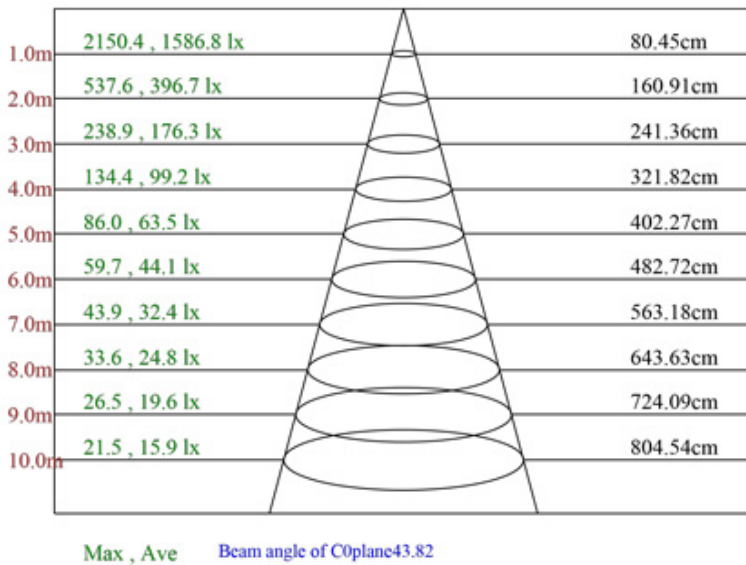

LOTUS LED Lights

LED lighting facts
A Program of the U.S. DOE

Light Output (Lumens)	1300
Watts	15
Lumens per Watt (Efficacy)	86.67

Color Accuracy
Color Rendering Index (CRI) **90**

Light Color
Correlated Color Temperature (CCT) **4000 (Bright White)**

All results are according to IESNA LM-79-2008: Approved Method for the Electrical and Photometric Testing of Solid-State Lighting. The U.S. Department of Energy (DOE) verifies product test data and results.

Visit www.lightingfacts.com for the Label Reference Guide.

Registration Number: K53C-VNRU3K (10/26/2017)
Model Number: LRGB-40K
Type: Luminaire - Downlight

PHOTOMETRIC DATA OF A LAB TESTED SAMPLE

MODEL:	LRG6-40K	LAMP FLUX:	1306 LM
VOLTAGE:	120 V	LUMENS / POWER:	90 LM/W
POWER:	14.56	CENTRAL INTENSITY:	2150 CD
PF:	0.99	BEAM ANGLE:	42 DEGREES

ORDERING GUIDE

Example: LRG6 - 40K - WH

LRG6 - 40K -
WH : White
BK : Black

Order 277V - 347V Optional Driver Separately As cat # LLL-LD1535H

ACCESSORIES

Sold Separately

Low Volage Extension Cables
6ft - cat # EXC6, 20ft - cat # EXC20
Max 40 ft Extension Allowed

Flat Rough-In Plate - cat # RIP6

Flanged Rough-In Plate - cat # LRP6

Warehouses

Vancouver   Toronto   Las Vegas   Naples   Philadelphia   Dallas   Seattle

tel: 1-844-24-LOTUS (56887)

fax: 1-877-561-6306

www.lotusLEDlights.com