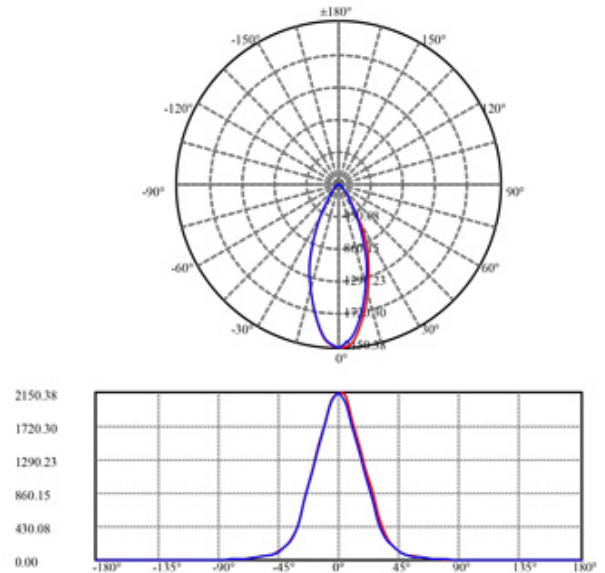

LOTUS LED Lights

LED lighting facts
A Program of the U.S. DOE

Light Output (Lumens)	1300
Watts	15
Lumens per Watt (Efficacy)	86.67

Color Accuracy
Color Rendering Index (CRI) **90**

Light Color
Correlated Color Temperature (CCT) **4000 (Bright White)**

All results are according to IESNA LM-79-2008: Approved Method for the Electrical and Photometric Testing of Solid-State Lighting. The U.S. Department of Energy (DOE) verifies product test data and results.

Visit www.lightingfacts.com for the Label Reference Guide.

Registration Number: K53C-VNRU3K (10/26/2017)
Model Number: LRGB-40K
Type: Luminaire - Downlight

PHOTOMETRIC DATA OF A LAB TESTED SAMPLE

MODEL:	LRG6-40K	LAMP FLUX:	1306 LM
VOLTAGE:	120 V	LUMENS / POWER:	90 LM/W
POWER:	14.56	CENTRAL INTENSITY:	2150 CD
PF:	0.99	BEAM ANGLE:	42 DEGREES

ORDERING GUIDE

Example: LRG6 - 40K - WH

LRG6 - 40K -
WH : White
BK : Black

Order 277V - 347V Optional Driver Separately As cat # LLL-LD1535H

ACCESSORIES

Sold Separately

Low Volage Extension Cables
6ft - cat # EXC6, 20ft - cat # EXC20
Max 40 ft Extension Allowed

Flat Rough-In Plate - cat # RIP6

Flanged Rough-In Plate - cat # LRP6

Warehouses

Vancouver   Toronto   Las Vegas   Naples   Philadelphia   Dallas   Seattle

tel: 1-844-24-LOTUS (56887)

fax: 1-877-561-6306

www.lotusLEDlights.com