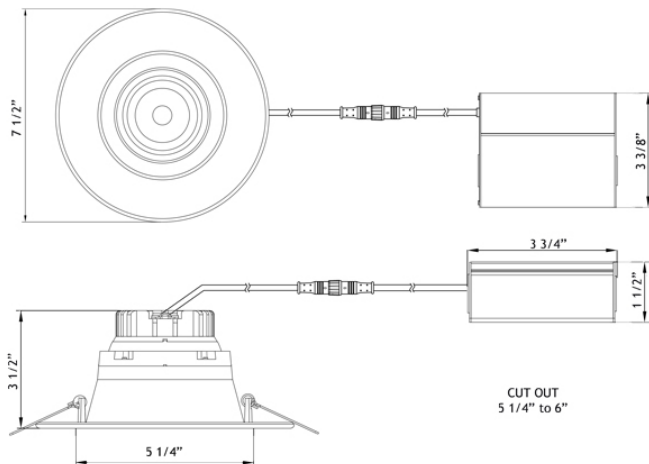

Project: _____

Location: _____

Trim Finish: _____ Qty: _____

Notes: _____

SPECIFICATION	
Applications	Sloped Ceilings, Highlighting Artwork
Energy Used	15 W
Colour Temperature	4000 K
Light Output	1300 lm
Halogen Equivalent	100 W
Beam Angle	38° Beam with 20° tilt and 360° rotation
CRI	> 90
Driver Input	120V AC or 277V-347V AC 50/60 Hz
Power Factor	0.98
Dimming	TRIAC Dimmers 5% - 100%
Approved Location	Insulated Ceiling, Damp & Wet Locations
IP Rating	IP 54
Air Tight	Yes
Ambient Temperature	-40° F (-40° C) to +104° F (+40° C)
Projected Life	70% Light Output at 50,000 Hours
Certification	cULus, Energy Star, T24
Warranty	10 Year on Residential 5 Year on Commercial Applications