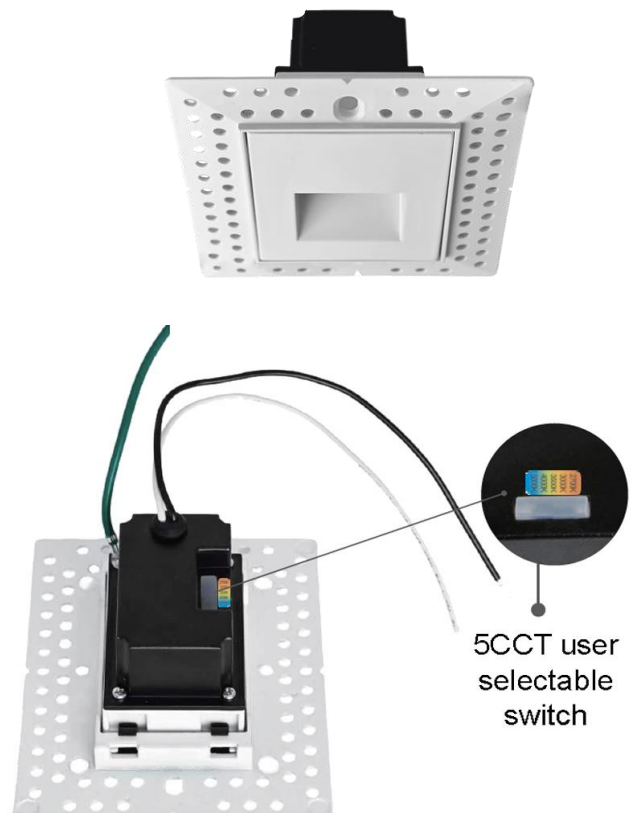

LSD05-5CCTWH

Trimless LED Step Light 5CCT Vertical Mount

Project: _____

Location: _____

Qty: _____

Notes: _____

DESCRIPTION

Light by Lotus Trimless Step or Wall Light

Great for highlighting stairs, walls & walkways

5CCT user selectable 2700, 3000, 3500, 4000 & 5000K

Triac Dimmable with most standard LED dimmers

FEATURES & BENEFITS

No remote driver needed

Push-In / Push-Out mounting

Air-tight & wet locations certified

Fits into standard 2" x 4" junction box

[INSTALLATION INSTRUCTIONS](#)

DIMENSIONS

SPECIFICATION	
Applications	Stairways, Walkways, Covered Patios
Energy Used (W)	3W
Color Temperature (K)	2700 - 3000 - 3500 - 4000 - 5000
Light Output (lm)	72 - 75 - 80 - 83 - 81
Halogen Equivalent	15 W
Beam Angle	110°
CRI	90 +
Input	120 V AC
Dimming	Triac Dimmable
Ambient Temperature	-4°F (-20°C) to +104°F (+40°C)
Approved Location	Indoor or Outdoor Protected - Wet & Dry
Projected Life	70% Light Output at 50,000 Hours
Certification	cETLus
Warranty	5 Year