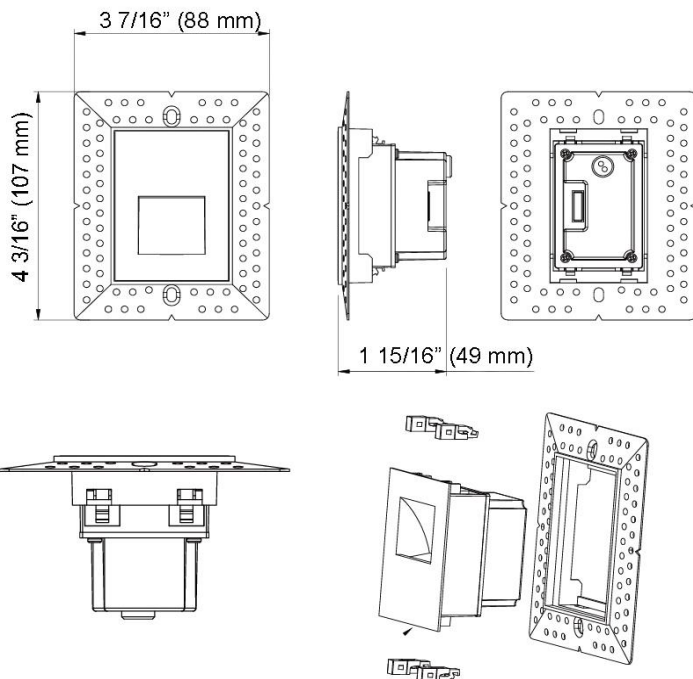

LSD05-5CCTWH

Trimless LED Step Light 5CCT Vertical Mount

Project: _____

Location: _____

Qty: _____

Notes: _____

DESCRIPTION

Light by Lotus Trimless Step or Wall Light

Air-tight & wet locations certified

Fits into standard 2" x 4" junction box

[INSTALLATION INSTRUCTIONS](#)

DIMENSIONS

SPECIFICATION	
Applications	Stairways, Walkways, Covered Patios
Energy Used (W)	3W
Color Temperature (K)	2700 - 3000 - 3500 - 4000 - 5000
Light Output (lm)	72 - 75 - 80 - 83 - 81
Halogen Equivalent	15 W
Beam Angle	110°
CRI	90 +
Input	120 V AC
Dimming	Triac Dimmable
Ambient Temperature	-4°F (-20°C) to +104°F (+40°C)
Approved Location	Indoor or Outdoor Protected - Wet & Dry
Projected Life	70% Light Output at 50,000 Hours
Certification	cETLus
Warranty	5 Year