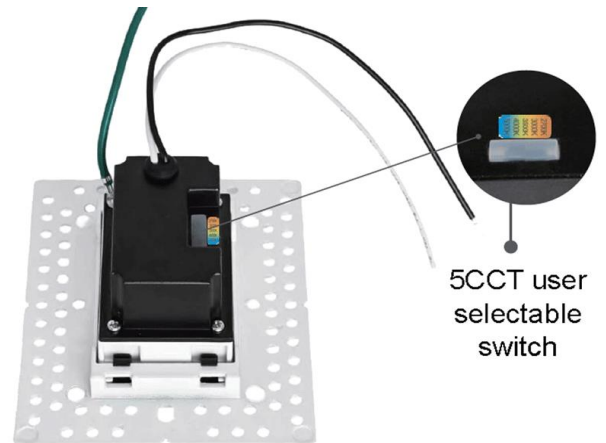

LSD06-5CCTWH

Trimless LED Step Light 5CCT Horizontal Mount

Project: _____

Location: _____

Qty: _____

Notes: _____

DESCRIPTION

Light by Lotus Trimless Step or Wall Light

Great for highlighting stairs, walls & walkways

5CCT user selectable 2700, 3000, 3500, 4000 & 5000K

Triac Dimmable with most standard LED dimmers

FEATURES & BENEFITS

No remote driver needed

Push-In / Push-Out mounting

Air-tight & wet locations certified

Fits into standard 2" x 4" junction box

INSTALLATION INSTRUCTIONS

DIMENSIONS

SPECIFICATION	
Applications	Stairways, Walkways, Covered Patios
Energy Used (W)	3W
Color Temperature (K)	2700 - 3000 - 3500 - 4000 - 5000
Light Output (lm)	133 - 137 - 143 - 145 - 138
Halogen Equivalent	15 W
Beam Angle	110°
CRI	90 +
Input	120 V AC
Dimming	Triac Dimmable
Ambient Temperature	-4°F (-20°C) to +104°F (+40°C)
Approved Location	Indoor or Outdoor Protected - Wet & Dry
Projected Life	70% Light Output at 50,000 Hours
Certification	cETLus
Warranty	5 Year

5CCT user selectable switch

ORDERING GUIDE

LSD06-5CCTWH

5CCT White Trim

Other trim colors available by custom order

Lotus LED Lights USA

250 H Street # 301, Blaine WA 98230 tel 360-200-5500
Hainesport NJ & Ferndale WA