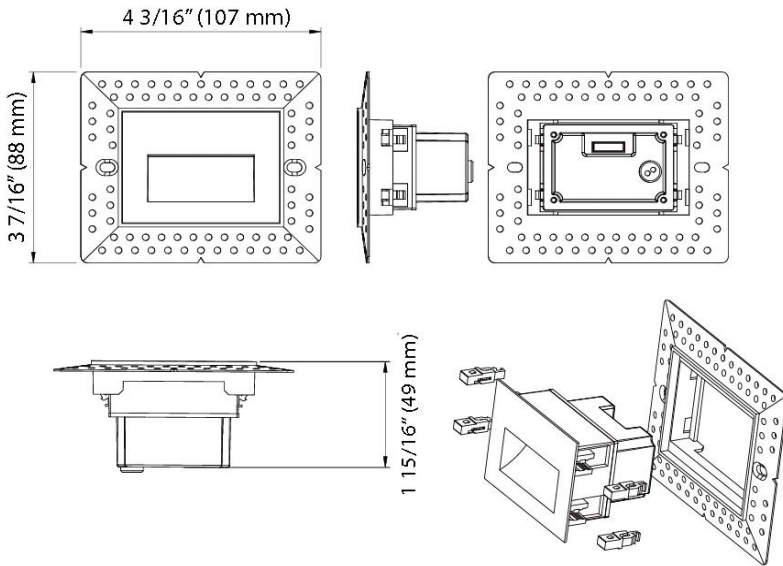

LSD06-5CCTWH

Trimless LED Step Light 5CCT Horizontal Mount

Project: _____

Location: _____

Qty: _____

Notes: _____

DESCRIPTION

Light by Lotus Trimless Step or Wall Light

Air-tight & wet locations certified

Fits into standard 2" x 4" junction box

INSTALLATION INSTRUCTIONS

DIMENSIONS

SPECIFICATION	
Applications	Stairways, Walkways, Covered Patios
Energy Used (W)	3W
Color Temperature (K)	2700 - 3000 - 3500 - 4000 - 5000
Light Output (lm)	133 - 137 - 143 - 145 - 138
Halogen Equivalent	15 W
Beam Angle	110°
CRI	90 +
Input	120 V AC
Dimming	Triac Dimmable
Ambient Temperature	-4°F (-20°C) to +104°F (+40°C)
Approved Location	Indoor or Outdoor Protected - Wet & Dry
Projected Life	70% Light Output at 50,000 Hours
Certification	cETLus
Warranty	5 Year