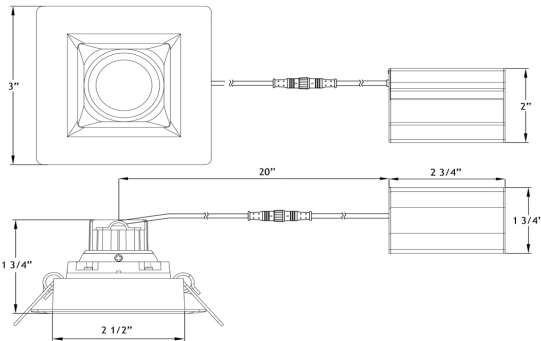

## 2" Square Regressed Gimbal LED 5.5W

**Type IC, Wet & Air-Tight**

### DESCRIPTION

2" Square Regressed Gimbal LED  
 With Integral Driver In Connection Box  
 Unique & Patented Design:  
 Gimbal Yet Air-Tight Without Housing Needed

**DIMENSIONS:** ID 2 1/2" OD 3" SQ Cut Out 2 1/2" to 2 3/4"