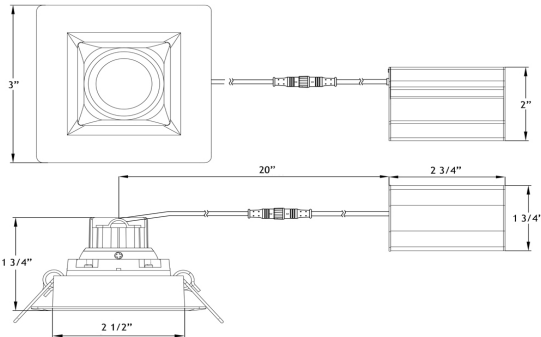

**Type IC, Wet & Air-Tight**
**DESCRIPTION**

2" Square Regressed Gimbal LED  
 With Integral Driver In Connection Box  
 Unique & Patented Design:  
 Gimbal Yet Air-Tight Without Housing Needed

**FEATURES & BENEFITS**

1 3/4" Deep - Install Where Ceiling Space Is Limited  
 Type IC Rated - No Housing Required  
 Fast & Easy To Install - Save On Labor  
 Driver Inside Connection Box - No Junction Box Needed  
 Directional Beam - Great for Sloped Ceilings and Artwork  
 CRI 90+ for True Color Rendering

**MOUNTING**

Cut Hole In Ceiling And Snap Fixture In Opening  
 With Attached Spring Clips  
 Ceiling Clearance Required:  
 1 1/2" With Driver Remotely Installed  
 5" When Driver Is Next To The Fixture

**DIMENSIONS:** ID 2 1/2" OD 3" SQ Cut Out 2 1/2" to 2 3/4"

**ORDERING GUIDE**

Example 3000K WH

**LSG2-30K-WH**

	CCT	Trim Finish	
<b>LSG2</b>	- xxK	- xx	
2700K	- 27K	- WH	White
3000K	- 30K	- BK	Black
4100K	- 41K		