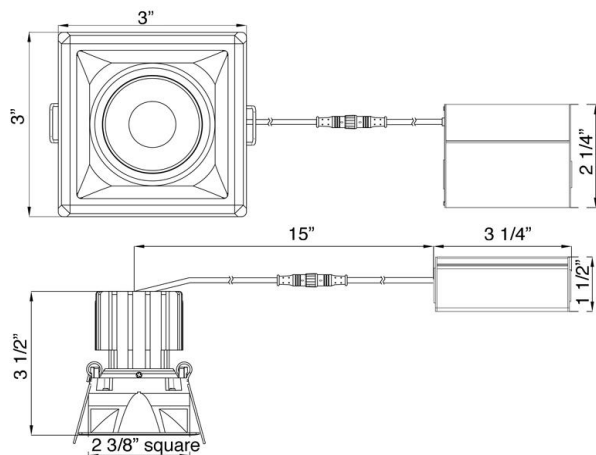

MOUNTING

Cut 2 1/2" Square Hole In Ceiling And Snap Fixture In Opening
With Attached Spring Clips
Ceiling Clearance Required: 4"

DIMENSIONS: ID 2 3/8" square OD 3" Cut Out 2 1/2" square

120V TRIAC Dimmable Optional 120V-347V

Driver Included

Driver 0-10V Dimmable
Order Separately as
[model # LLL-LD1025T3](#)

ORDERING GUIDE

- LSG3-5CCT-HO-TT-WH
- LSG3-5CCT-HO-TT-BK
- LSG3-3018K-HO-TT-WH
- LSG3-3018K-HO-TT-BK

- [5CCT White Trim](#)
- [5CCT Black Trim](#)
- [Dim to Warm White Trim](#)
- [Dim to Warm Black Trim](#)

SPECIFICATION	
Applications	Sloped Ceilings up to 20°, General Lighting
Power	11 W
Color Temperature	5CCT: 2700 | 3000 | 3500 | 4000 | 5000 | DTW 30-18K
Light Output	880 | 940 | 1000 | 1030 | 1040 | 750
Halogen Equivalent	90 W
Beam Angle	38° Beam with 20° tilt and 360° rotation
CRI	90 +
Default Driver Input	120V AC Triac Dimmable
Optional Driver Input	120V-347V AC 0-10V Dimmable
Junction Box Wire Capacity	Max 5 No 12 AWG or 8 No 14 AWG
Power Factor	0.95
Approved Location	Insulated Ceiling & Wet Locations
IP Rating	IP 54
Air Tight	Yes
Ambient Temperature	-40°F (-40°C) to +104°F (+40°C)
Projected Life	70% Light Output at 50,000 Hours
Certification	cULus
Warranty	10 Year Residential / 5 Year Commercial

AVAILABLE TRIMS

ACCESSORIES

Sold Separately

Low Voltage Extension Cables. Max 40 ft Allowed

- [6ft - model # EXC6](#)
- [20ft - model # EXC20](#)

[Flat Rough-in Plate - model RIP-S-258](#)