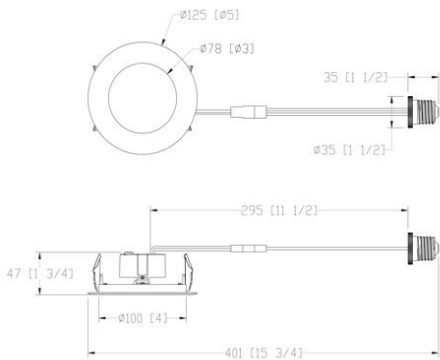

DESCRIPTION

4" Retrofit Round Ultra Slim Budget LED 9W 5CCT

Uniform appearance, looks like a slim recessed 4" panel light

[model LED-S9W-5CCT](#)

FEATURES & BENEFITS

Fits in 4" recessed housings

Easy install - comes with pre-installed universal mounting clips, a quick plug connector and an E26 adapter that provides for simple tool-free installation - it's as easy as changing a light bulb

5 CCT User Selectable Light Colors

Allows combination of retrofit and spring mounted fixtures with uniform appearance

DIMENSIONS ID 4" OD 5"

INSTALLATION

RF-LED-4-S9W-5CCTWH-PL

4" Retrofit Round Ultra Slim Budget LED 9W 5CCT

Project:

Location:

Qty:

Notes:

SPECIFICATION	
Applications	Renovations & New Construction
Energy Used	9 W
Color Temperature (K)	5CCT : 2700 - 3000 - 3500 - 4000 - 5000
Light Output (lm)	640 - 680 - 720 - 720 - 680
Halogen Equivalent	60 W
Beam Angle	120°
CRI	80
Driver Input	120V AC 50/60 Hz
Dimming	TRIAC Dimmers 10% - 100%
Approved Location	Wet Locations
Air Tight	Yes
Ambient Temperature	-4°F (-20°C) to +104°F (+40°C)
Projected Life	70% Light Output at 50,000 Hours
Certification	cETLus
Warranty	3 Year

TRIM OPTIONS

White trim in stock only. Black available by custom order.

ACCESSORIES

Sold Separately

[Goof Ring OD 5 3/4" model # GR4](#)

ORDERING GUIDE

RF-LED-4-S9W-5CCTWH-PL

Lotus LED Lights USA