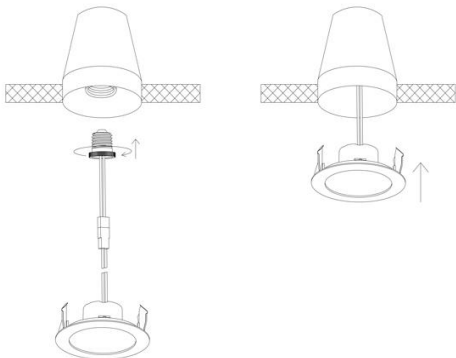

DESCRIPTION

4" Retrofit Round Ultra Slim Budget LED 9W 5CCT

Uniform appearance, looks like a slim recessed 4" panel light

[model LED-S9W-5CCT](#)

FEATURES & BENEFITS

Fits in 4" recessed housings

Easy install - comes with pre-installed universal mounting clips, a quick plug connector and an E26 adapter that provides for simple tool-free installation - it's as easy as changing a light bulb

5 CCT User Selectable Light Colors

Allows combination of retrofit and spring mounted fixtures with uniform appearance

DIMENSIONS ID 4" OD 5"

INSTALLATION

RF-LED-4-S9W-5CCTWH-PL

4" Retrofit Round Ultra Slim Budget LED 9W 5CCT

Project:

Location:

Qty:

Notes:

SPECIFICATION	
Applications	Renovations & New Construction
Energy Used	9 W
Color Temperature (K)	5CCT : 2700 - 3000 - 3500 - 4000 - 5000
Light Output (lm)	640 - 680 - 720 - 720 - 680
Halogen Equivalent	60 W
Beam Angle	120°
CRI	80
Driver Input	120V AC 50/60 Hz
Dimming	TRIAC Dimmers 10% - 100%
Approved Location	Wet Locations
Air Tight	Yes
Ambient Temperature	-4°F (-20°C) to +104°F (+40°C)
Projected Life	70% Light Output at 50,000 Hours
Certification	cETLus
Warranty	3 Year

TRIM OPTIONS

White trim in stock only. Black available by custom order.

ACCESSORIES

Sold Separately

[Goof Ring OD 5 3/4" model # GR4](#)

ORDERING GUIDE

RF-LED-4-S9W-5CCTWH-PL

Lotus LED Lights USA