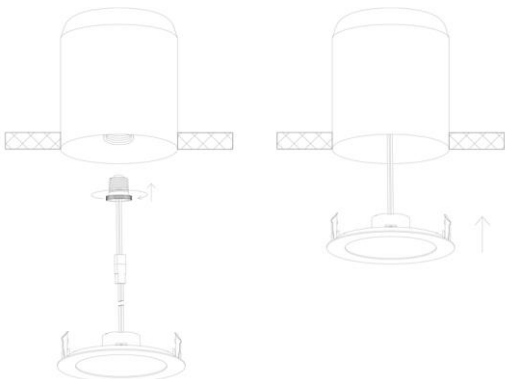

DESCRIPTION

6" Retrofit Round Ultra Slim Budget LED 12W 5CCT

Uniform appearance, looks like a slim recessed 6" panel light

[model LED-6-S12W-5CCT](#)

FEATURES & BENEFITS

Fits in 6" recessed housings

Easy install - comes with pre-installed universal mounting clips, a quick plug connector and an E26 adapter that provides for simple tool-free installation - it's as easy as changing a light bulb

5 CCT User Selectable Light Colors

Allows combination of retrofit and spring mounted fixtures with uniform appearance

DIMENSIONS ID 6" OD 7"

INSTALLATION

RF-LED-6-S12W-5CCTWH-PL

6" Retrofit Round Ultra Slim Budget LED 12W 5CCT

Project: _____

Location: _____

Qty: _____

Notes: _____

SPECIFICATION	
Applications	Renovations & New Construction
Energy Used	12 W
Color Temperature (K)	5CCT : 2700 - 3000 - 3500 - 4000 - 5000
Light Output (lm)	960 - 1040 - 1100 - 1120 - 1060
Halogen Equivalent	90 W
Beam Angle	120°
CRI	80
Driver Input	120V AC 50/60 Hz
Dimming	TRIAC Dimmers 10% - 100%
Approved Location	Wet Locations
Air Tight	Yes
Ambient Temperature	-4°F (-20°C) to +104°F (+40°C)
Projected Life	70% Light Output at 50,000 Hours
Certification	cETLus
Warranty	3 Year

TRIM OPTIONS

White trim in stock only. Black available by custom order.

ACCESSORIES

Sold Separately

[Goof Ring White OD 7 5/8" model # GR6](#)

ORDERING GUIDE

RF-LED-6-S12W-5CCTWH-PL

Lotus LED Lights USA