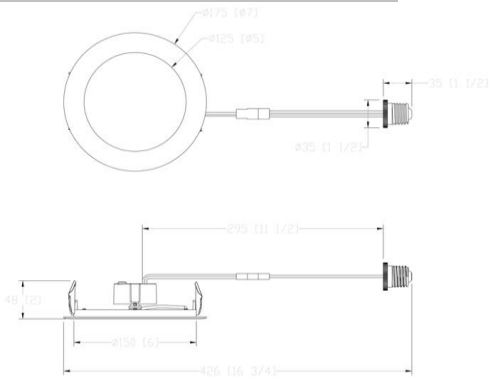

DESCRIPTION

6" Retrofit Round Ultra Slim Budget LED 12W 5CCT

Uniform appearance, looks like a slim recessed 6" panel light

[model LED-6-S12W-5CCT](#)

FEATURES & BENEFITS

Fits in 6" recessed housings

Easy install - comes with pre-installed universal mounting clips, a quick plug connector and an E26 adapter that provides for simple tool-free installation - it's as easy as changing a light bulb

5 CCT User Selectable Light Colors

Allows combination of retrofit and spring mounted fixtures with uniform appearance

DIMENSIONS ID 6" OD 7"

INSTALLATION

RF-LED-6-S12W-5CCTWH-PL

6" Retrofit Round Ultra Slim Budget LED 12W 5CCT

Project: _____

Location: _____

Qty: _____

Notes: _____

SPECIFICATION	
Applications	Renovations & New Construction
Energy Used	12 W
Color Temperature (K)	5CCT : 2700 - 3000 - 3500 - 4000 - 5000
Light Output (lm)	960 - 1040 - 1100 - 1120 - 1060
Halogen Equivalent	90 W
Beam Angle	120°
CRI	80
Driver Input	120V AC 50/60 Hz
Dimming	TRIAC Dimmers 10% - 100%
Approved Location	Wet Locations
Air Tight	Yes
Ambient Temperature	-4°F (-20°C) to +104°F (+40°C)
Projected Life	70% Light Output at 50,000 Hours
Certification	cETLus
Warranty	3 Year

TRIM OPTIONS

White trim in stock only. Black available by custom order.

ACCESSORIES

Sold Separately

[Goof Ring White OD 7 5/8" model # GR6](#)

ORDERING GUIDE

RF-LED-6-S12W-5CCTWH-PL

Lotus LED Lights USA