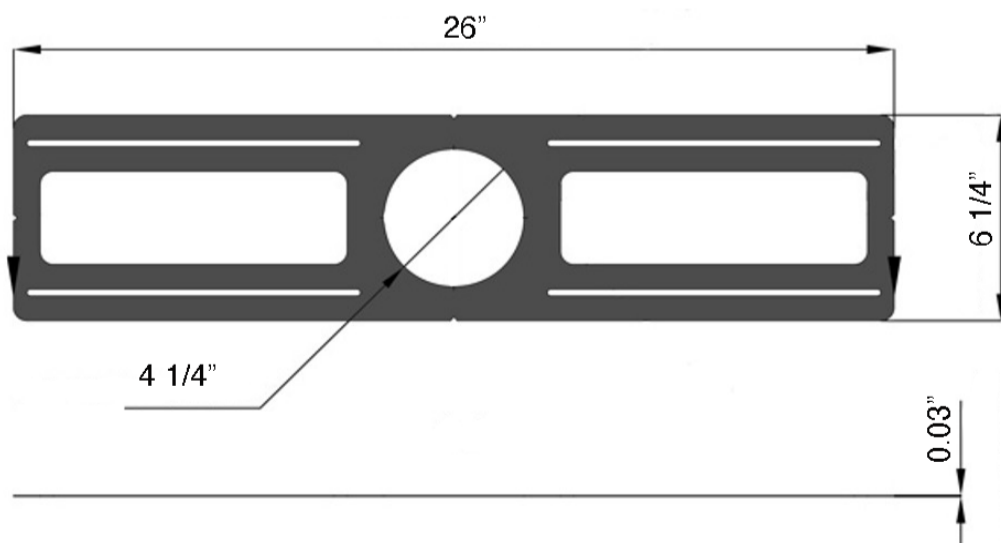

ACCESSORIES

Magnetic tool for precise alignment

model # [LLL-BRT](#)

COMPATIBLE FIXTURES

LB4R	FR-LED-4-S12W-5CCT-PL
LB4R24V	FR-LED-4-S9W-5CCT-FG
LL4G	LFR-4R-FE-9W-5CCT
LL4G-HO	LFR-4R-RB-9W-5CCT
LL4RR	LFR-4S-FE-9W-5CCT
LL4SR	LFR-4S-RB-9W-5CCT
LD4R	LED-S9W-5CCT-SQ-BF
LD4R-HO	LED-S9W-5CCTWH-SQ
LD4R-CPL	LED-S9W-5CCT-R-BF
LD4R-HO-CPL	LED-S9W
LD4S	JXL-CA04-T10W-5CCT
LD4S-HO	
AD-LED-4-S12W-LREY	
AD-LED-4-S12W-LREY-SQ	
LED-4-S9W-FG	
LED-4-S9W-5CCT-FG-SQ	
LY4RCS	
LY41RCD	
LY4S	
LL4S	
LB4S/24V	
JXL-COB04-R15W-CCT	
JXL-COB04-S15W-CCT	
LSG3-HO-IT	
DL254-4-16W-M-A5C5	
DS-LED-4-S12W	
LED-4-S9W-2700K-6500KWH-R-BF	

ORDERING GUIDE

model # **RIP414**

Lotus LED Lights USA

250 H Street # 301, Blaine WA 98230 tel 360-200-5500
Hainesport NJ, Naples FL, Vancouver WA

www.LotusLEDLights.com

mailing addresses
warehouses

Lotus LED Lights CANADA

1080 Cliveden Ave # 6, Delta BC V3M 6G6 tel 604-538-3090
Delta BC & Mississauga ON