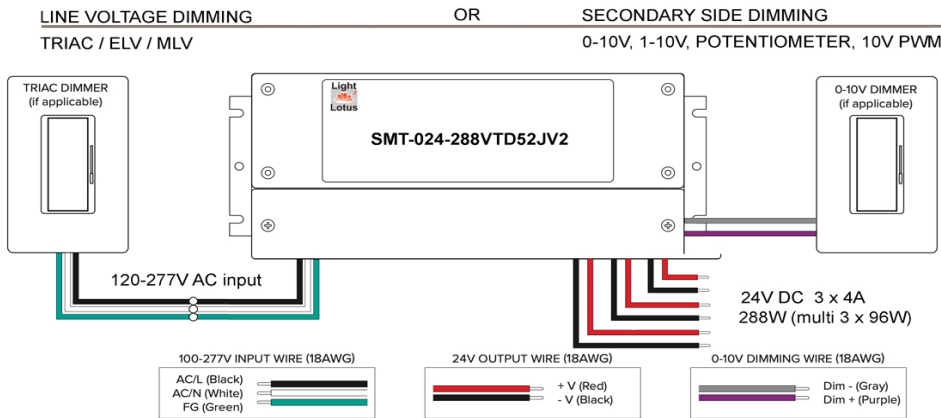

WIRING DIAGRAMS