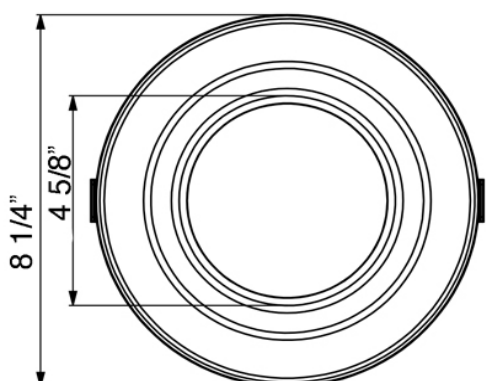

TP120-347-RT6-C-DIM-G1-ES

6" Round Commercial 3 CCT & 3 Wattage Selectable

DESCRIPTION

All in one solution 6" round recessed commercial grade LED fixture
Perfect for hospitality, shopping mall & retail, office, exterior soffit, etc.

DIMENSIONS

ID 6 1/4" OD 8 1/4" Regressed 1 5/8"
Cut Out 6 1/4" to 7 1/2"

ORDERING GUIDE

TP120-347-RT6-C-DIM-G1-ES
TP120-347-RT6-C-DIM-G1-ES-AZ

Trim / Reflector
[White](#)
[Alzak](#)

Lotus LED Lights USA
250 H Street # 301, Blaine WA 98230 tel 360-200-5500
Hainesport NJ, Naples FL, Vancouver WA