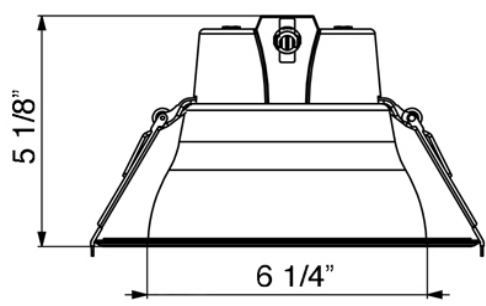

TP120-347-RT6-C-DIM-G1-ES

6" Round Commercial 3 CCT & 3 Wattage Selectable

DESCRIPTION

All in one solution 6" round recessed commercial grade LED fixture
Perfect for hospitality, shopping mall & retail, office, exterior soffit, etc.

DIMENSIONS

ID 6 1/4" OD 8 1/4" Regressed 1 5/8"
Cut Out 6 1/4" to 7 1/2"

ORDERING GUIDE

TP120-347-RT6-C-DIM-G1-ES
TP120-347-RT6-C-DIM-G1-ES-AZ

Trim / Reflector
[White](#)
[Alzak](#)

Lotus LED Lights USA
250 H Street # 301, Blaine WA 98230 tel 360-200-5500
Hainesport NJ, Naples FL, Vancouver WA