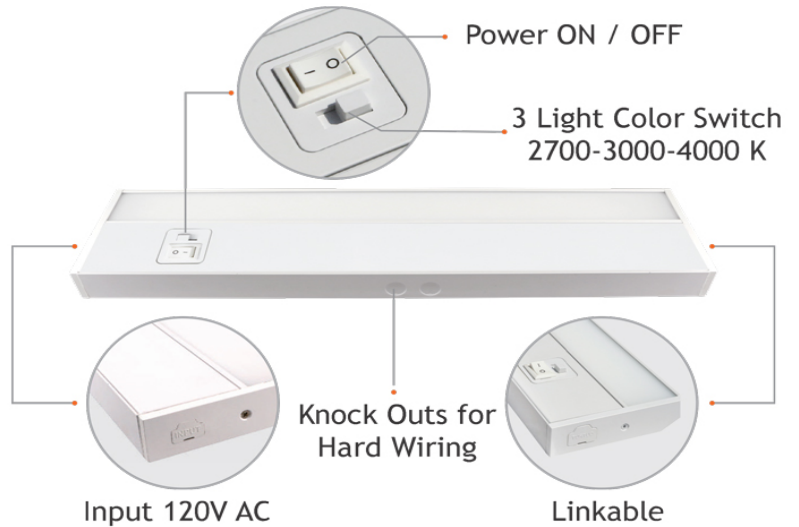

Under Cabinet Strip 3CCT Dimmable 8" to 32"

Project: _____

Location: _____

Model: _____ Qty: _____

Notes: _____

DESCRIPTION

Light by Lotus under-cabinet fixtures offer high-quality construction and efficient illumination in an easily concealed, low-profile design.

These LED strips provide energy efficiency and uniform light output making them an ideal solution for under-cabinet, under-shelf and task lighting.

FEATURES & BENEFITS

- 4 sizes to choose from
- 3CCT switchable color with CRI 90+
- Link-able up to 350W with straight connectors or jumper cables
- Wet location
- Easy install

SPECIFICATION	
Applications	Undercabinet, Hospitality, Retail Lighting
Size (inches)	8" 16" 24" 32"
Energy Used (W)	6 W 10 W 14W 16 W
Light Output (lm)	450 lm 900 lm 1050 lm 1200 lm
Color Temperature (K)	2700K - 3000K - 4000K
Halogen Equivalent	15 W
Beam Angle	100°
CRI	90 +
Input	120 V AC
Dimming	TRIAC Dimmable 100% - 10%
Approved Location	Damp Locations
Ambient Temperature	-4°F (-20°C) to +104°F (+40°C)
Projected Life	70% Light Output at 50,000 Hours
Certification	cETLus
Warranty	5 Year

DIMENSIONS Width 3 5/8" Thickness 1"

ACCESSORIES INCLUDED

Cable connector

3-prong grounded male / female connector

ORDERING GUIDE

Size	Model
8"	UCL1001-8-LED
16"	UCL1001-16-LED
24"	UCL1001-24-LED
32"	UCL1001-32-LED