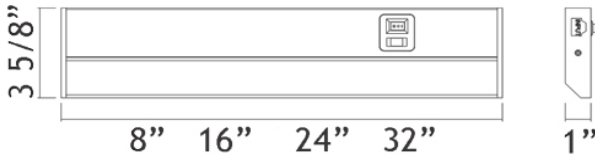

Under Cabinet Strip 3CCT Dimmable 8" to 32"

Project: _____

Location: _____

Model: _____ Qty: _____

Notes: _____

DESCRIPTION

Light by Lotus under-cabinet fixtures offer high-quality construction and efficient illumination in an easily concealed, low-profile design.

These LED strips provide energy efficiency and uniform light output making them an ideal solution for under-cabinet, under-shelf and task lighting.

FEATURES & BENEFITS

- 4 sizes to choose from
- 3CCT switchable color with CRI 90+
- Link-able up to 350W with straight connectors or jumper cables
- Wet location
- Easy install

SPECIFICATION	
Applications	Undercabinet, Hospitality, Retail Lighting
Size (inches)	8" 16" 24" 32"
Energy Used (W)	6 W 10 W 14W 16 W
Light Output (lm)	450 lm 900 lm 1050 lm 1200 lm
Color Temperature (K)	2700K - 3000K - 4000K
Halogen Equivalent	15 W
Beam Angle	100°
CRI	90 +
Input	120 V AC
Dimming	TRIAC Dimmable 100% - 10%
Approved Location	Damp Locations
Ambient Temperature	-4°F (-20°C) to +104°F (+40°C)
Projected Life	70% Light Output at 50,000 Hours
Certification	cETLus
Warranty	5 Year

DIMENSIONS Width 3 5/8" Thickness 1"

ACCESSORIES INCLUDED

Cable connector

3-prong grounded male / female connector

ORDERING GUIDE

Size	Model
8"	UCL1001-8-LED
16"	UCL1001-16-LED
24"	UCL1001-24-LED
32"	UCL1001-32-LED